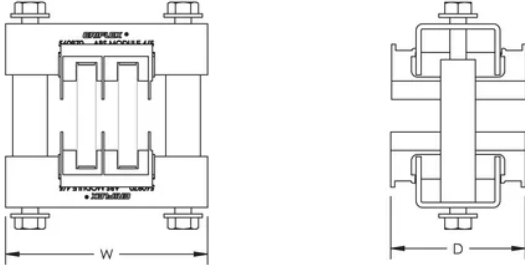

ADDITIONAL PRODUCT DETAILS

ABS Adjustable Busbar Support High Ampacity Kit available to support up to 200 mm (7.87") busbar width for applications up to 7400 A.

DIAGRAMS

WARNING

nVent products shall be installed and used only as indicated in nVent's product instruction sheets and training materials. Instruction sheets are available at www.nvent.com and from your nVent customer service representative. Improper installation, misuse, misapplication or other failure to completely follow nVent's instructions and warnings may cause product malfunction, property damage, serious bodily injury and death and/or void your warranty.

North America

+1.800.753.9221

Option 1 – Customer Care

Option 2 – Technical Support

Europe

Netherlands:

+31 800-0200135

France:

+33 800 901 793

Europe

Germany:

800 1890272

Other Countries:

+31 13 5835404

APAC

Shanghai:

+ 86 21 2412 1618/19

Sydney:

+61 2 9751 8500

Our powerful portfolio of brands:
nVent.com CADDY ERICO HOFFMAN RAYCHEM SCHROFF
TRACER