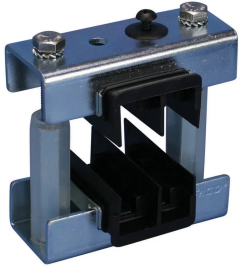

ABS ADJUSTABLE BUSBAR SUPPORT INSULATOR MODULE

CERTIFICATIONS

FEATURES

Modules provide flexibility to select distance between phases and supports

Extremely robust construction

Halogen free insulators

RoHS compliant

SPECIFICATIONS

Max Working Voltage, IEC (Ui):	1,000 VAC;1,500 VDC
Finish:	Electrogalvanized
Material:	Steel;Glass Fibre Reinforced Polyamide;Stainless Steel 304 (EN 1.4301)
Complies With:	IEC® 60439.1;IEC® 61439.1;IEC® 60695-2-11 (Glow Wire Test 960 °C)
Flammability Rating:	UL® 94V-0
Working Temperature:	-40 to 266 °F

Catalog Number	Item Name	Typical Application Current Rating	Busbars per Phase	Busbar Thickness	Busbar Width	Width(W)	Depth(D)	Unit Weight
ABS1-5MOD	560860	1,700 A Max	1	0.20"	1.970" – 4.920"	2.910"	2.640"	1.410 lb
ABS4-5MOD	560870	3,500 A Max	1 – 4	0.20"	1.970" – 4.920"	3.900"	2.640"	1.610 lb
ABS1-10MOD	560880	2,250 A Max	1	0.39"	1.970" – 4.920"	2.910"	2.640"	1.410 lb
ABS2-10MOD	560890	3,600 A Max	1 – 2	0.39"	1.970" – 4.920"	3.900"	2.640"	1.610 lb
ABS3-10MOD	560900	4,500 A Max	1 – 3	0.39"	1.970" – 4.920"	4.880"	2.640"	1.790 lb

ADDITIONAL PRODUCT DETAILS

ABS Adjustable Busbar Support High Ampacity Kit available to support up to 200 mm (7.87") busbar width for applications up to 7400 A.

DIAGRAMS

WARNING

nVent products shall be installed and used only as indicated in nVent's product instruction sheets and training materials. Instruction sheets are available at www.nvent.com and from your nVent customer service representative. Improper installation, misuse, misapplication or other failure to completely follow nVent's instructions and warnings may cause product malfunction, property damage, serious bodily injury and death and/or void your warranty.