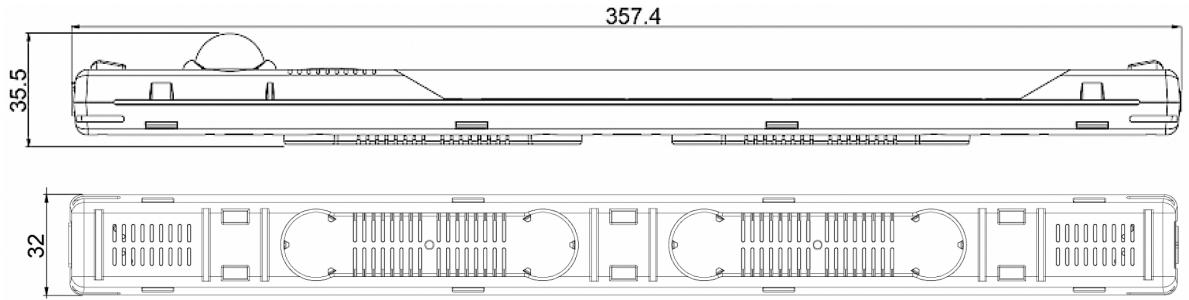

**Cut Out
Dimension:**

[click image to enlarge](#)